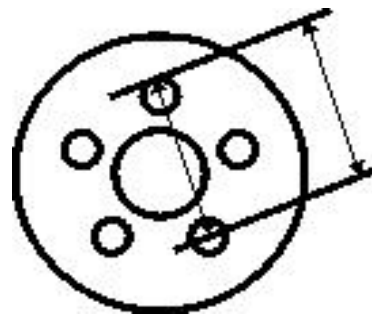

### Standard Drag Race or Street/Strip wheel How to Measure

5-lug pattern measurement